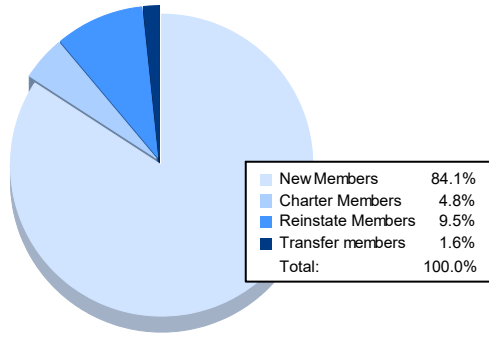

Year	New Clubs	Dropped Clubs	Gain/ Loss Clubs	New Members	Charter Members	Reinstate Members	Transfer Members	Total Member Added	Total Members Dropped	Gain/ Loss Members
2016-2017	0	2	-2	90	2	1	1	94	161	-67
2017-2018	0	0	0	126	4	3	7	140	149	-9
2018-2019	3	1	2	98	69	6	1	174	163	11
2019-2020	0	0	0	57	6	4	4	71	122	-51
2020-2021	0	2	-2	53	3	6	1	63	148	-85
<b>Average</b>	<b>1</b>	<b>1</b>	<b>0</b>	<b>85</b>	<b>17</b>	<b>4</b>	<b>3</b>	<b>108</b>	<b>149</b>	<b>-40</b>

### Membership Composition June 2021 Cumulative