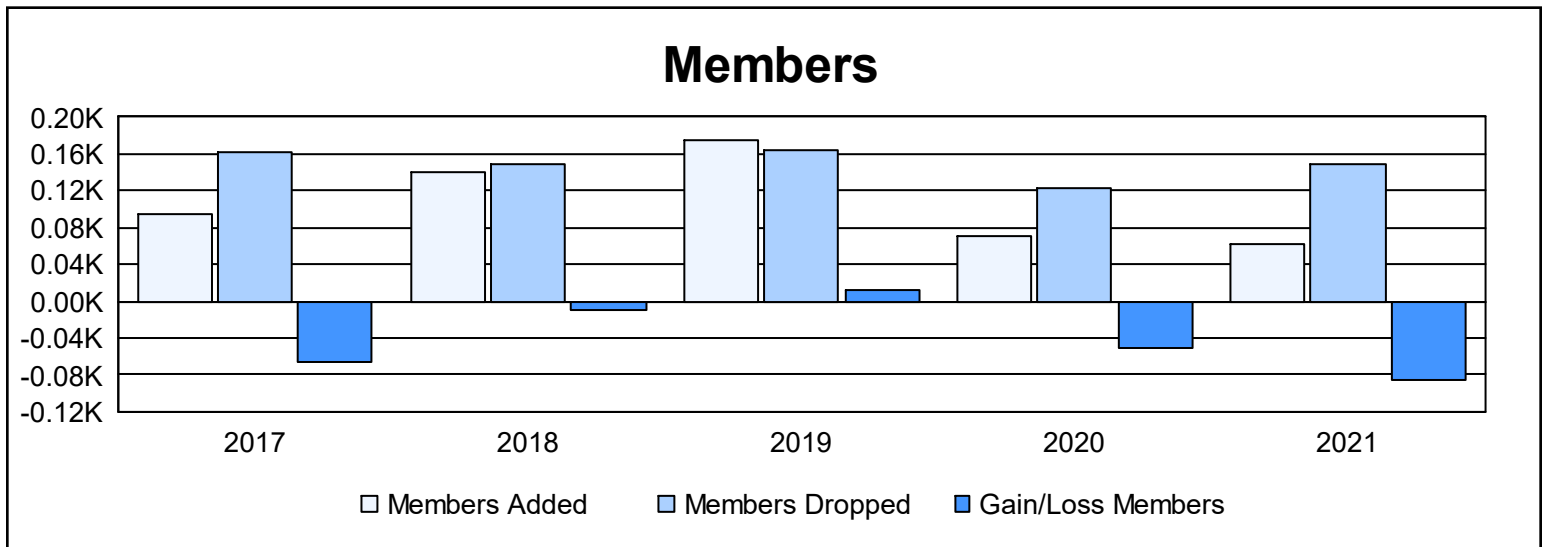

Year	New Clubs	Dropped Clubs	Gain/ Loss Clubs	New Members	Charter Members	Reinstate Members	Transfer Members	Total Member Added	Total Members Dropped	Gain/ Loss Members
2016-2017	0	2	-2	90	2	1	1	94	161	-67
2017-2018	0	0	0	126	4	3	7	140	149	-9
2018-2019	3	1	2	98	69	6	1	174	163	11
2019-2020	0	0	0	57	6	4	4	71	122	-51
2020-2021	0	2	-2	53	3	6	1	63	148	-85
<b>Average</b>	<b>1</b>	<b>1</b>	<b>0</b>	<b>85</b>	<b>17</b>	<b>4</b>	<b>3</b>	<b>108</b>	<b>149</b>	<b>-40</b>

### Membership Composition June 2021 Cumulative