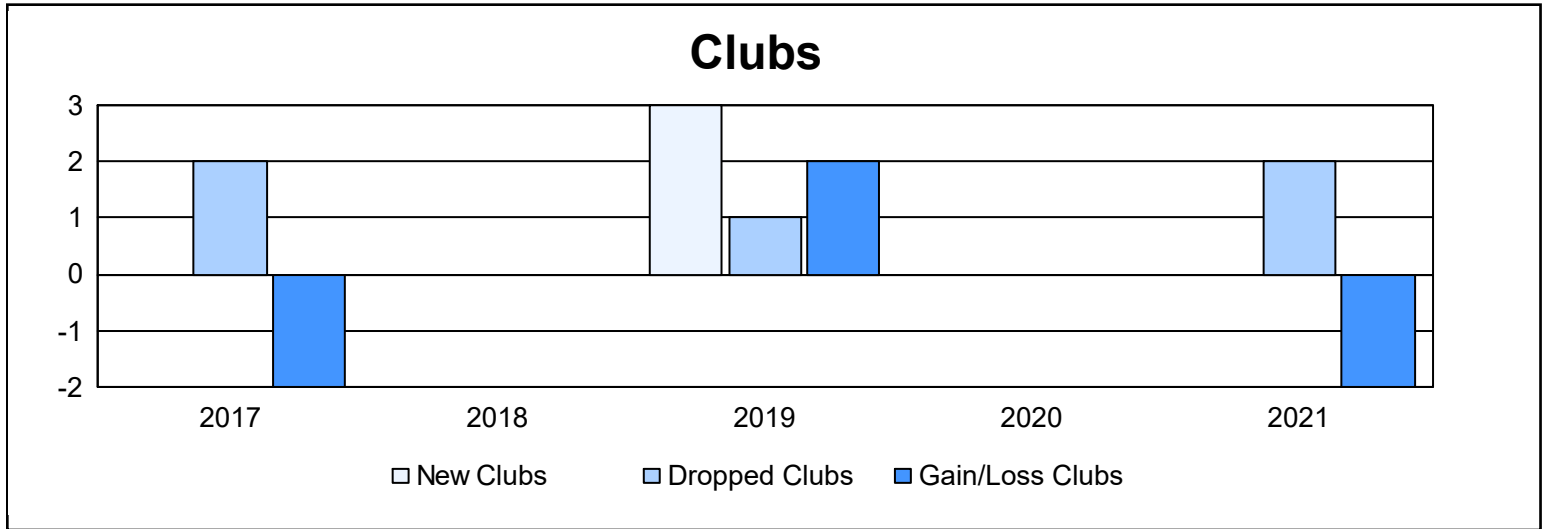

Year	New Clubs	Dropped Clubs	Gain/ Loss Clubs	New Members	Charter Members	Reinstate Members	Transfer Members	Total Member Added	Total Members Dropped	Gain/ Loss Members
2016-2017	0	2	-2	90	2	1	1	94	161	-67
2017-2018	0	0	0	126	4	3	7	140	149	-9
2018-2019	3	1	2	98	69	6	1	174	163	11
2019-2020	0	0	0	57	6	4	4	71	122	-51
2020-2021	0	2	-2	53	3	6	1	63	148	-85
<b>Average</b>	<b>1</b>	<b>1</b>	<b>0</b>	<b>85</b>	<b>17</b>	<b>4</b>	<b>3</b>	<b>108</b>	<b>149</b>	<b>-40</b>

### Membership Composition June 2021 Cumulative